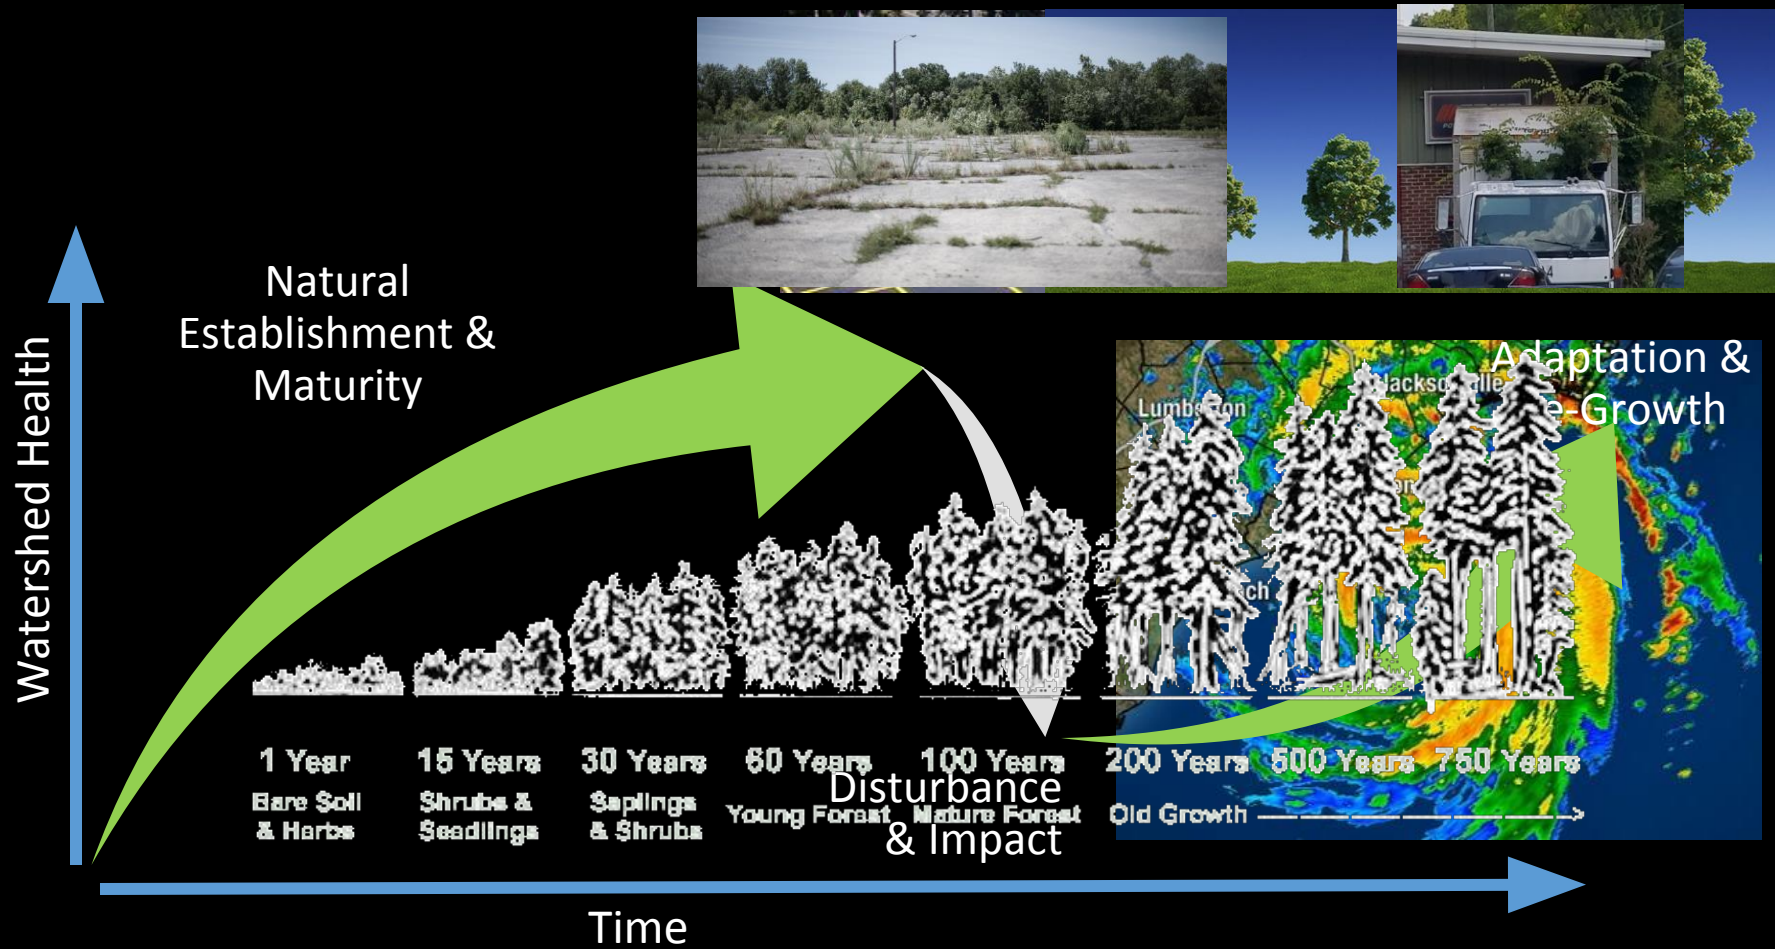

LOW IMPACT DEVELOPMENT

Watershed Health Cycle

Low Impact Development

An aerial photograph of New York City, showing a dense urban landscape with numerous skyscrapers and buildings. Central Park is visible in the lower right quadrant, surrounded by green trees. The Hudson River is visible in the upper right, with several bridges crossing it. The sky is clear and blue.

DISTURBANCE SHOULDN'T BE SO OBVIOUS

ALMOST FUTURE
WINNING

TOWN OF
WRIGHTSVILLE BEACH
WB FARMERS'
MARKET
MONDAYS
8 AM - 1 PM

SCHWARTZ CENTER

SPAGNO
LAW FI

orrell design
salon

orrell design
salon

3707